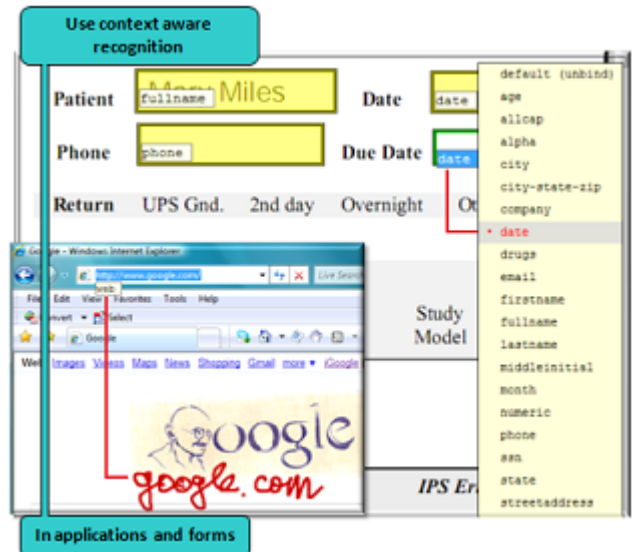

What is ritePen?

ritePen is an easy-to-use and powerful application for full-screen handwriting recognition, screen markup and easy control of your desktop life. Write anywhere on the screen and enter text into any document, annotate web pages and documents, take quick notes and automate routine task via ink commands. Use pen or finger, blend writing with multi-touch gestures.

ritePen at a glance