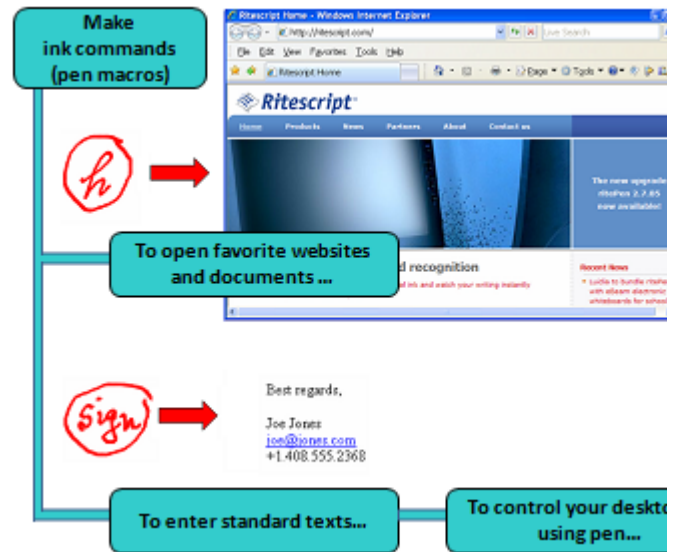

What is ritePen?

ritePen is an easy-to-use and powerful application for full-screen handwriting recognition, screen markup and easy control of your desktop life. Write anywhere on the screen and enter text into any document, annotate web pages and documents, take quick notes and automate routine task via ink commands. Use pen or finger, blend writing with multi-touch gestures.

ritePen at a glance