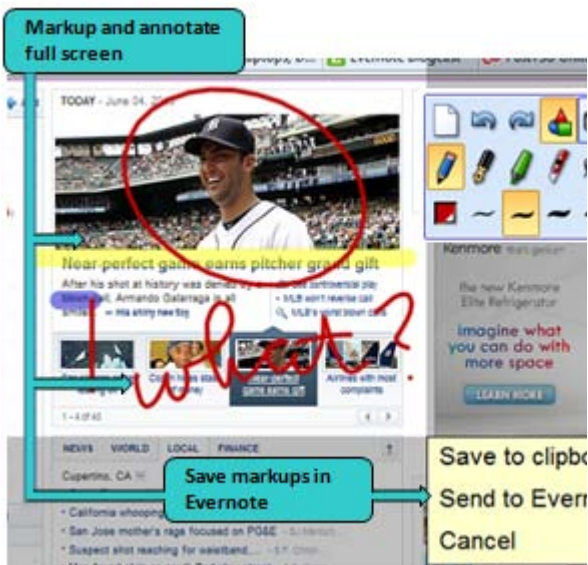

What is ritePen?

ritePen is an easy-to-use and powerful application for full-screen handwriting recognition, screen markup and easy control of your desktop life. Write anywhere on the screen and enter text into any document, annotate web pages and documents, take quick notes and automate routine task via ink commands. Use pen or finger, blend writing with multi-touch gestures.

ritePen at a glance